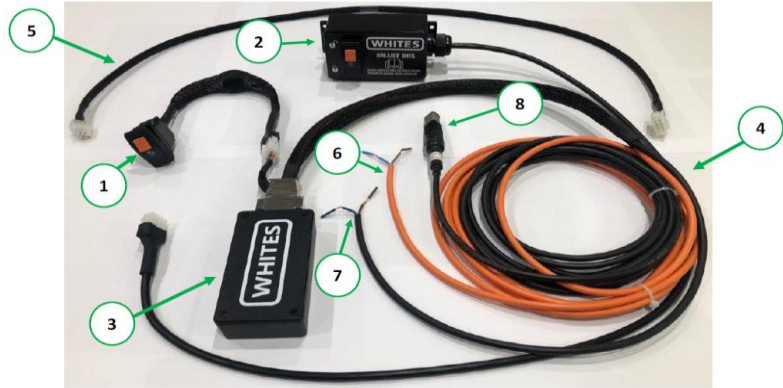

SMART BOX - SB4P1224

ITEM NUMBER	DESCRIPTION	ITEM PART NUMBER	ITEM NUMBER	DESCRIPTION	ITEM PART NUMBER
1	CONTROL SWITCH - DASH MOUNT	WH-MI-4650	5	EXTENSION CABLE (OPTIONAL)	WH-MI-4653
2	REMOTE SWITCH BOX - SURFACE MOUNT (OPTIONAL)	SBR54P	6	OUTPUT CABLE (ORANGE)	-
3	SMART BOX	WH-MI-4651	7	FEED CABLE (BLACK)	-
4	WIRING HARNESS	WH-MI-4652	8	PRESSURE SWITCH	-

*BROWN - POSITIVE
BLUE - NEGATIVE*

**4 PORT VALVE BLOCK
HM-RF-0003**

NEW' STYLE PRESSURE SWITCH - HM-RF-0006

**COUPLER ARMING SYSTEM
HCAS1224**

**COUPLER WIRING HARNESS
HCAH1224**

**5 PORT VALVE BLOCK
HM-RF-36-29-12-AT**

OLD' STYLE PRESSURE SWITCH - HM-RF-0004